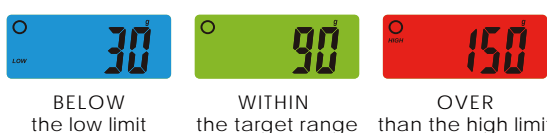

YP-360B Waterproof Scale

- IP68 rating (protected from immersion in water with a depth of up to 1.5 meter or 5 feet for up to 60 mins)
- Durable design with stainless steel housing
- With removable stainless steel platform for easy cleaning
- With high/low limit alert function and backlight display in 3 colors
- Tare and hold function
- Stability indication

View area size: W66 x H27 mm

Platform material: Stainless steel

Platform size: 136 x 136 mm

Product dimension: 199.6 x 142.6 x 46.8 mm

Unit: kg, g, oz, lb

Power by: 4 pcs AA batteries or DC 9V/0.5A adaptor

Durable and removable stainless steel platform

Power jack for adaptor

Battery box

Color display to explain if the food portion is under, within or over the target

With beep sound alert